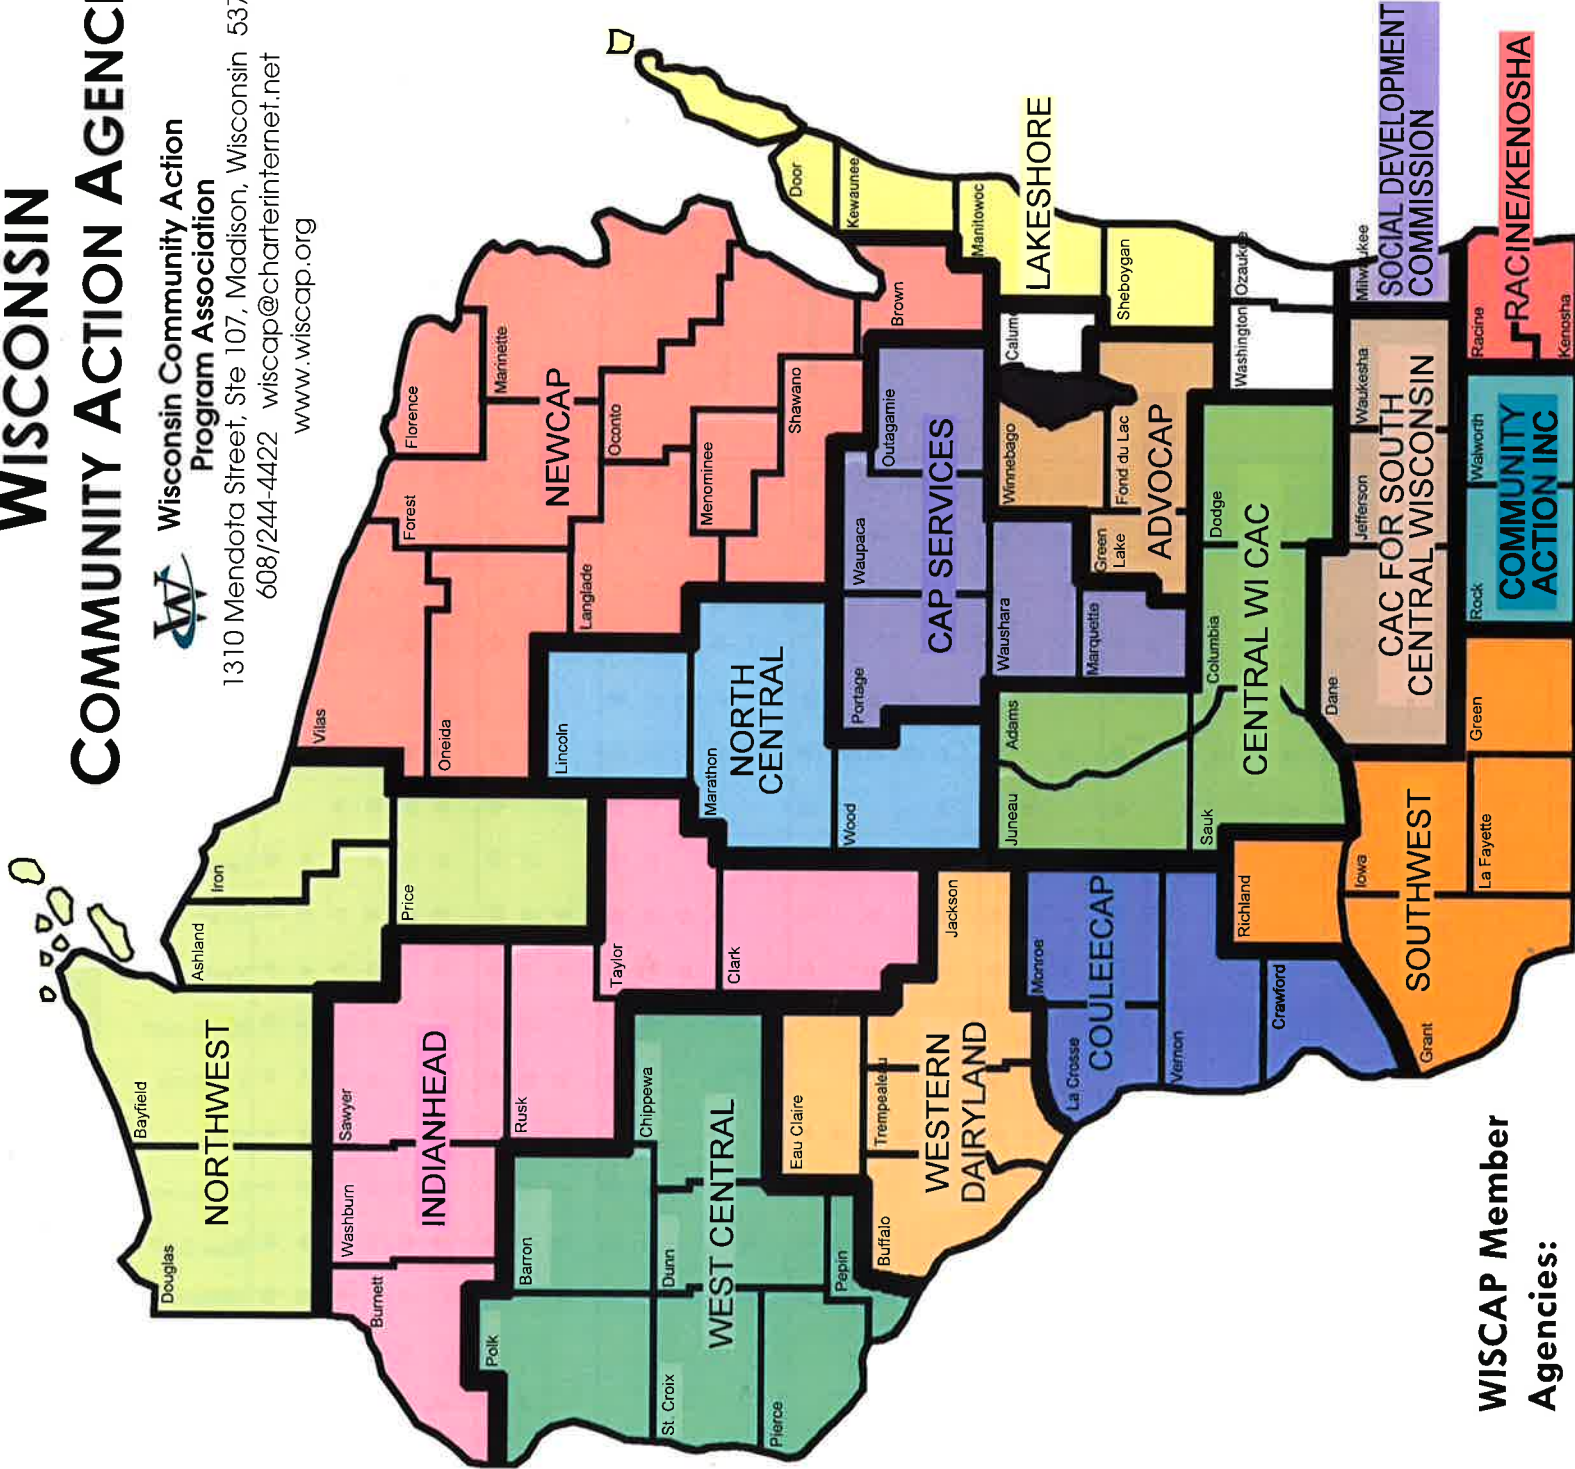

WISCONSIN COMMUNITY ACTION AGENCIES

Wisconsin Community Action
Program Association

1310 Mendota Street, Ste 107, Madison, Wisconsin 53714
608/244-4422 wiscap@charterinternet.net
www.wiscap.org

WISCAP Member Agencies:

ADVOCAP, Inc.	920-922-7760	Northwest CSA	715-392-5127
CAP Services, Inc.	715-343-7500	Racine/Kenosha CAA	262-637-8377
Central WI CAC	608-254-8353	Social Development Commission	414-906-2700
Community Action, Inc.	608-755-2470	Southwest CAP	608-935-2326
CAC for South Central WI	608-246-4730	West Central CAA	715-265-4271
CouleeCap, Inc.	608-634-3104	Western Dairyland	715-985-2391
Indianhead CAA	715-532-5594	CWAG (Statewide)	608-224-0606
Lakeshore CAP	920-682-3737	Foundation for Rural Housing (Statewide)	608-238-3448
NEWCAP	920-834-4621	UMOS (Statewide)	414-389-6000
North Central CAP	715-424-2581		