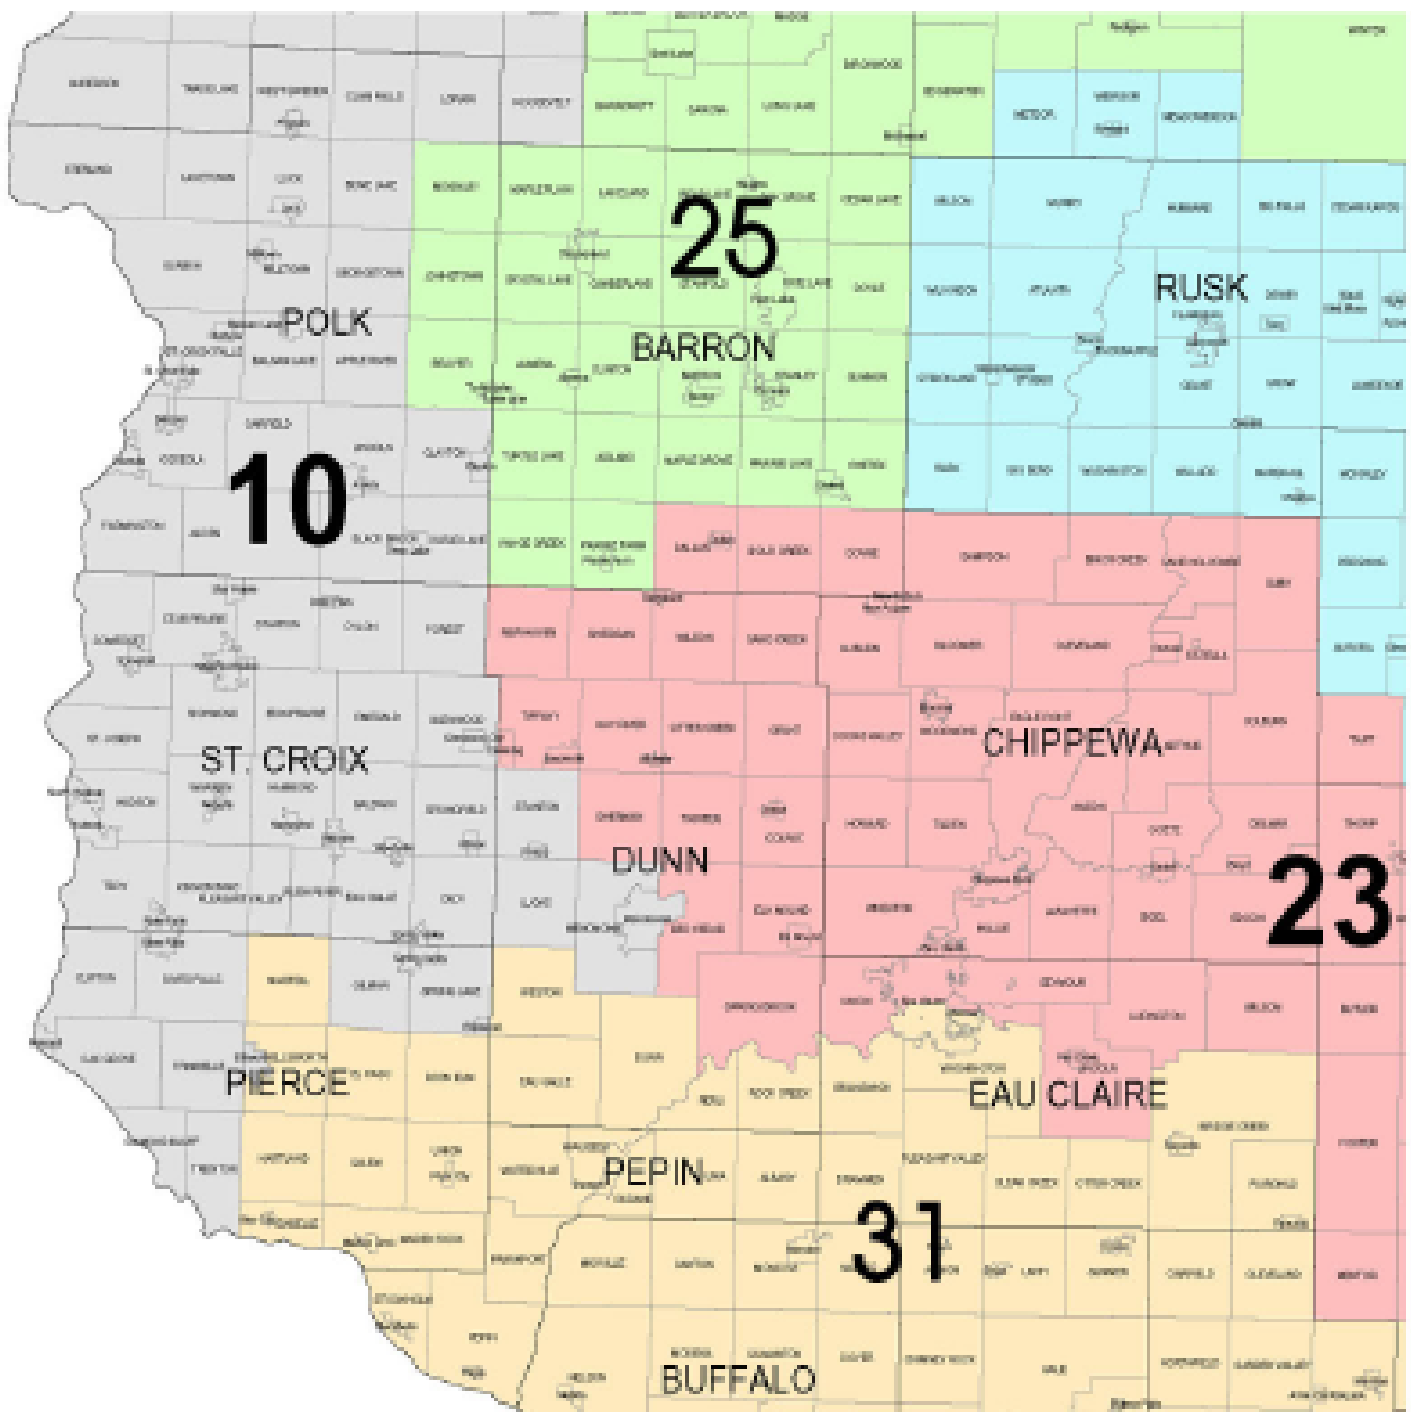

## West CAP

### **Wisconsin State Senate**

There are 33 members of State Senate serving rotating four-year terms. Democrats hold a majority in the State Senate with 18 seats, Republicans have 15. Elected officials serving your area include:

### **Wisconsin State Assembly**

There are 99 members of the State Assembly serving two-year terms. Republicans hold a majority in the Assembly with 52 seats, Democrats have 47. Representatives serving your area include:

# West CAP Senate Districts 10, 23, 25 & 31