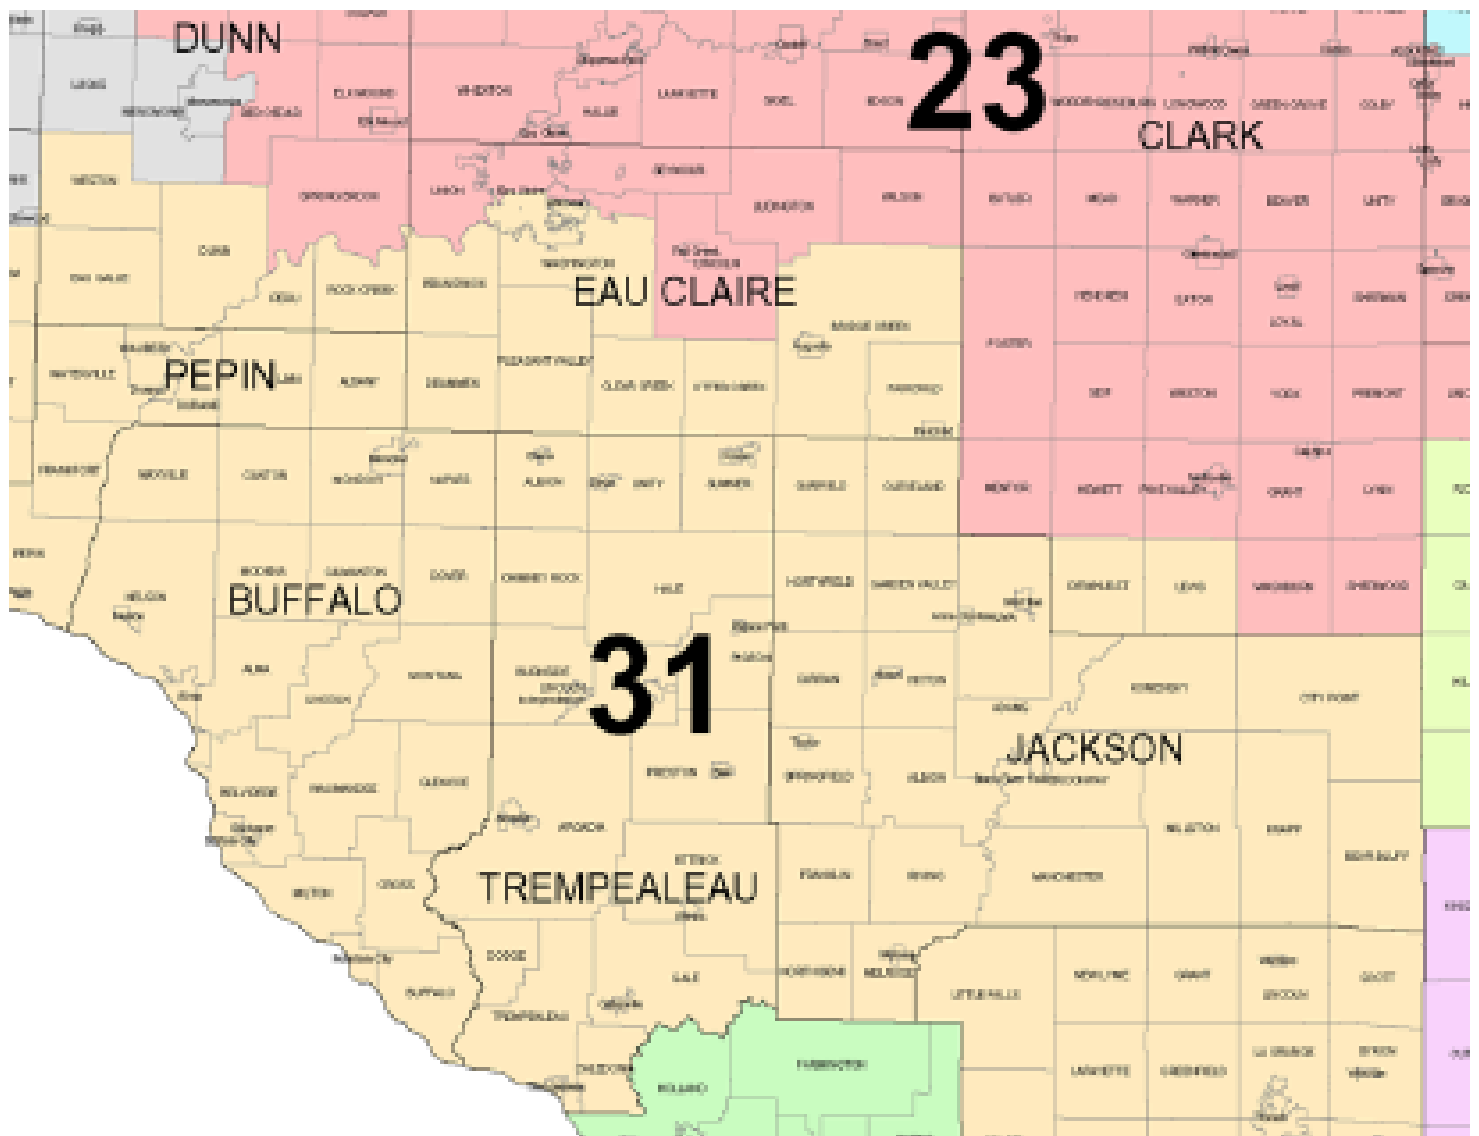

Western Dairyland EOC Senate Districts 23 & 31