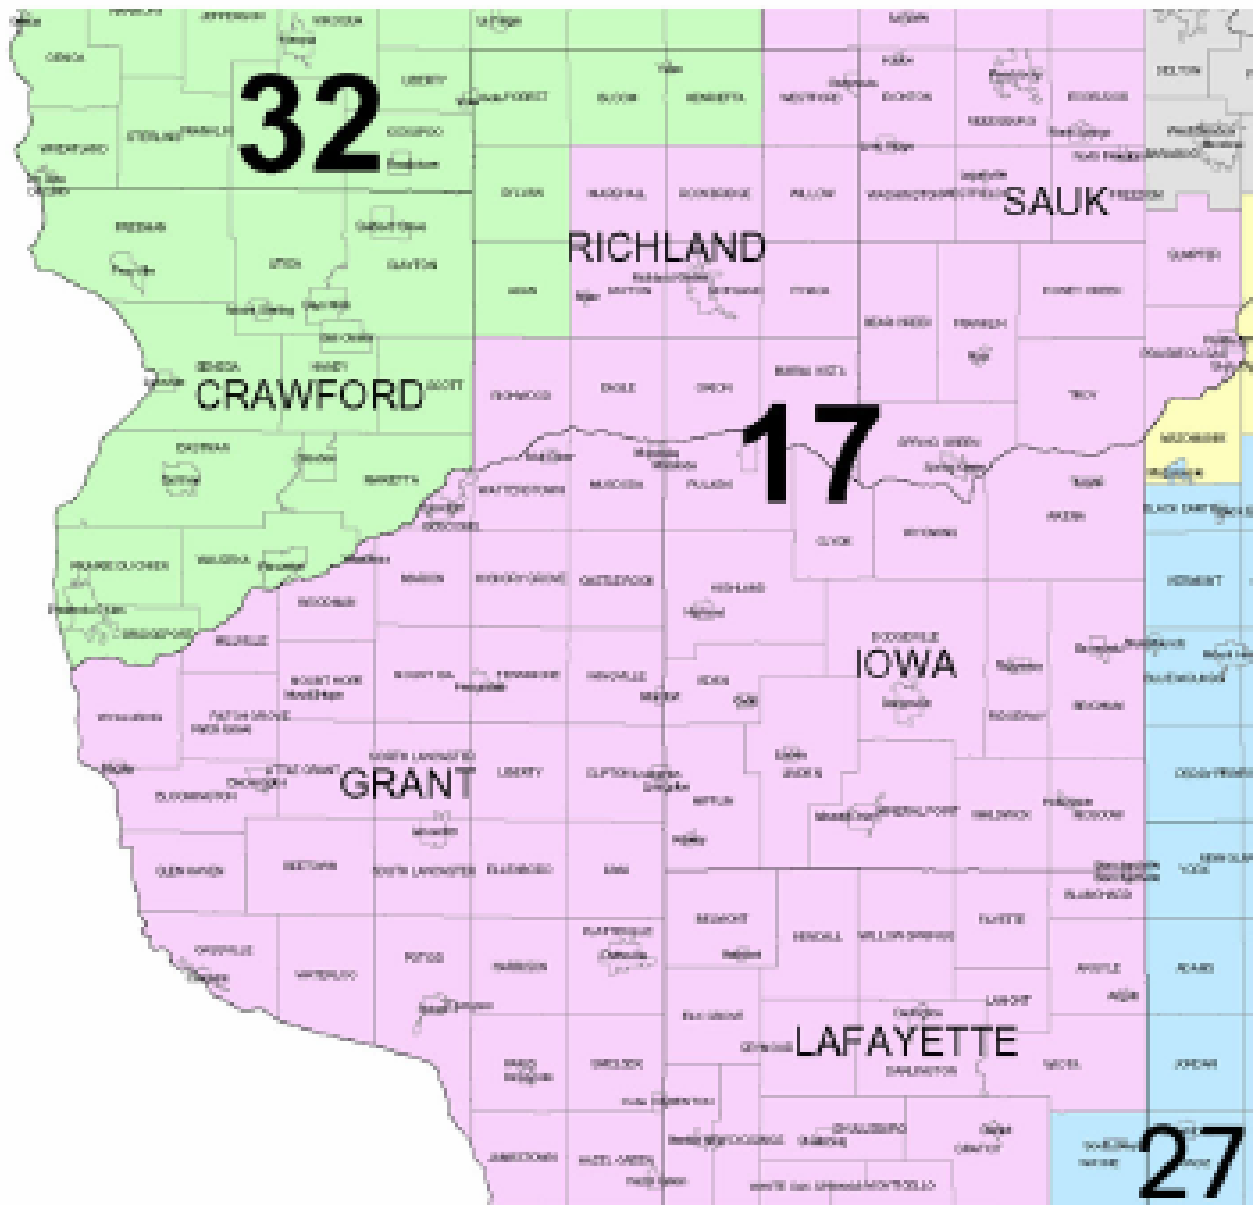

## Southwest CAP

### **Wisconsin State Senate**

There are 33 members of State Senate serving rotating four-year terms. Democrats hold a majority in the State Senate with 18 seats, Republicans have 15. Elected officials serving your area include:

### **Wisconsin State Assembly**

There are 99 members of the State Assembly serving two-year terms. Republicans hold a majority in the Assembly with 52 seats, Democrats have 47. Representatives serving your area include:

# Southwest CAP Senate Districts 17, 27 & 32