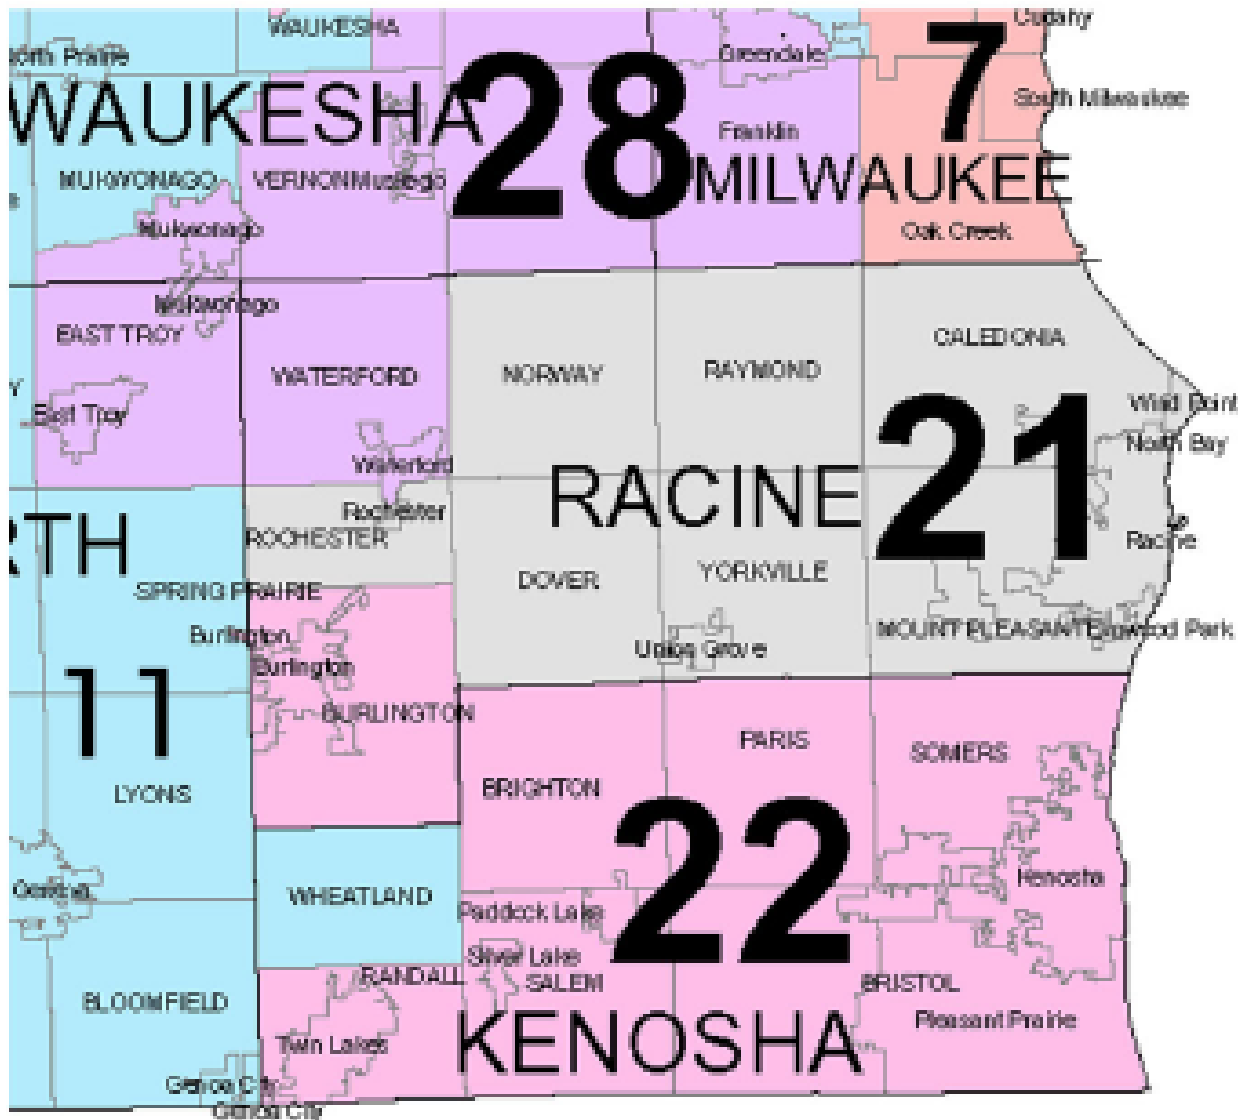

Racine/Kenosha CAA Senate Districts 11, 21, 22, 28