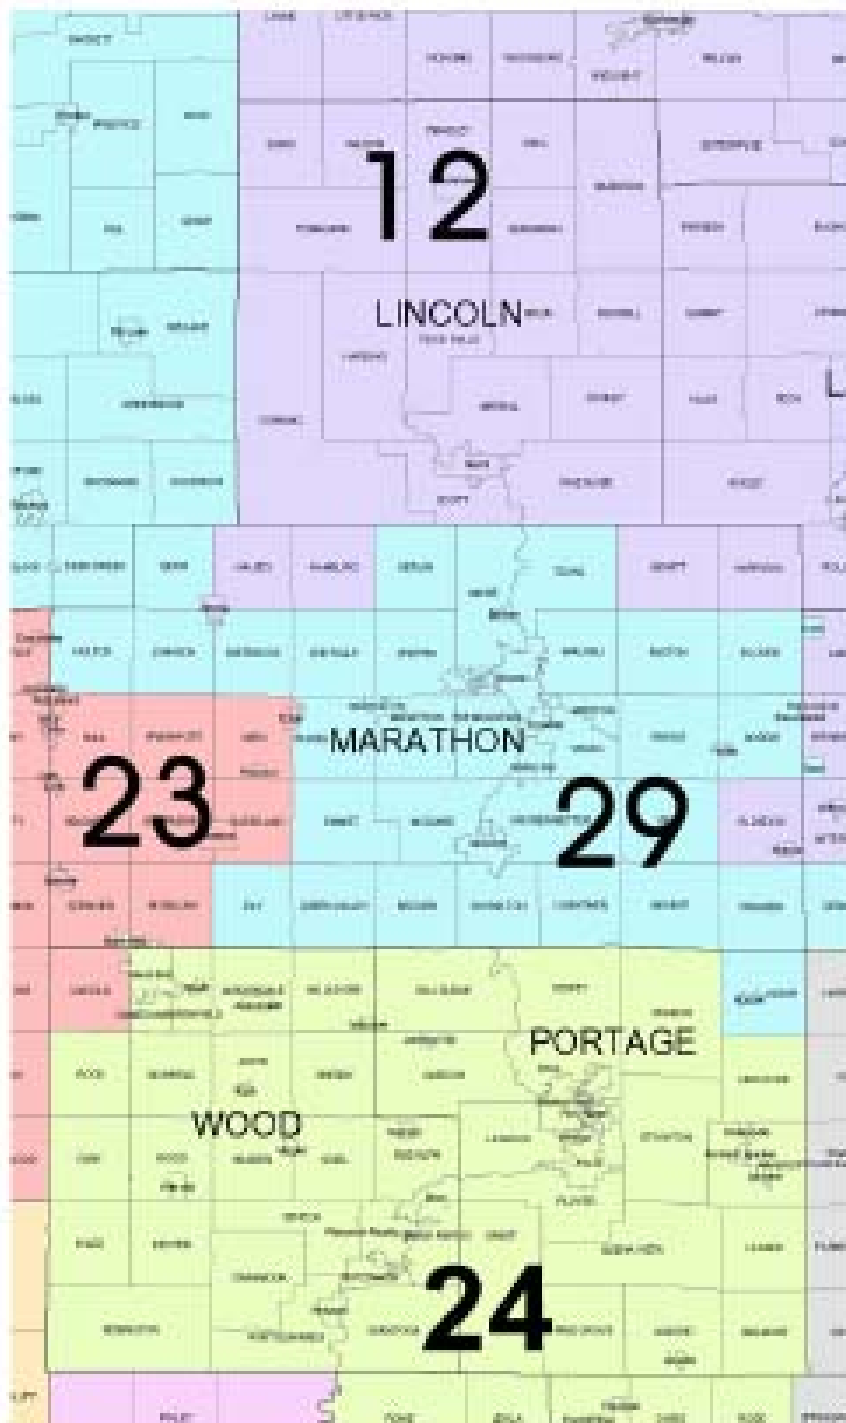

North
Central
CAP
Senate
Districts
12, 23,
24 & 29