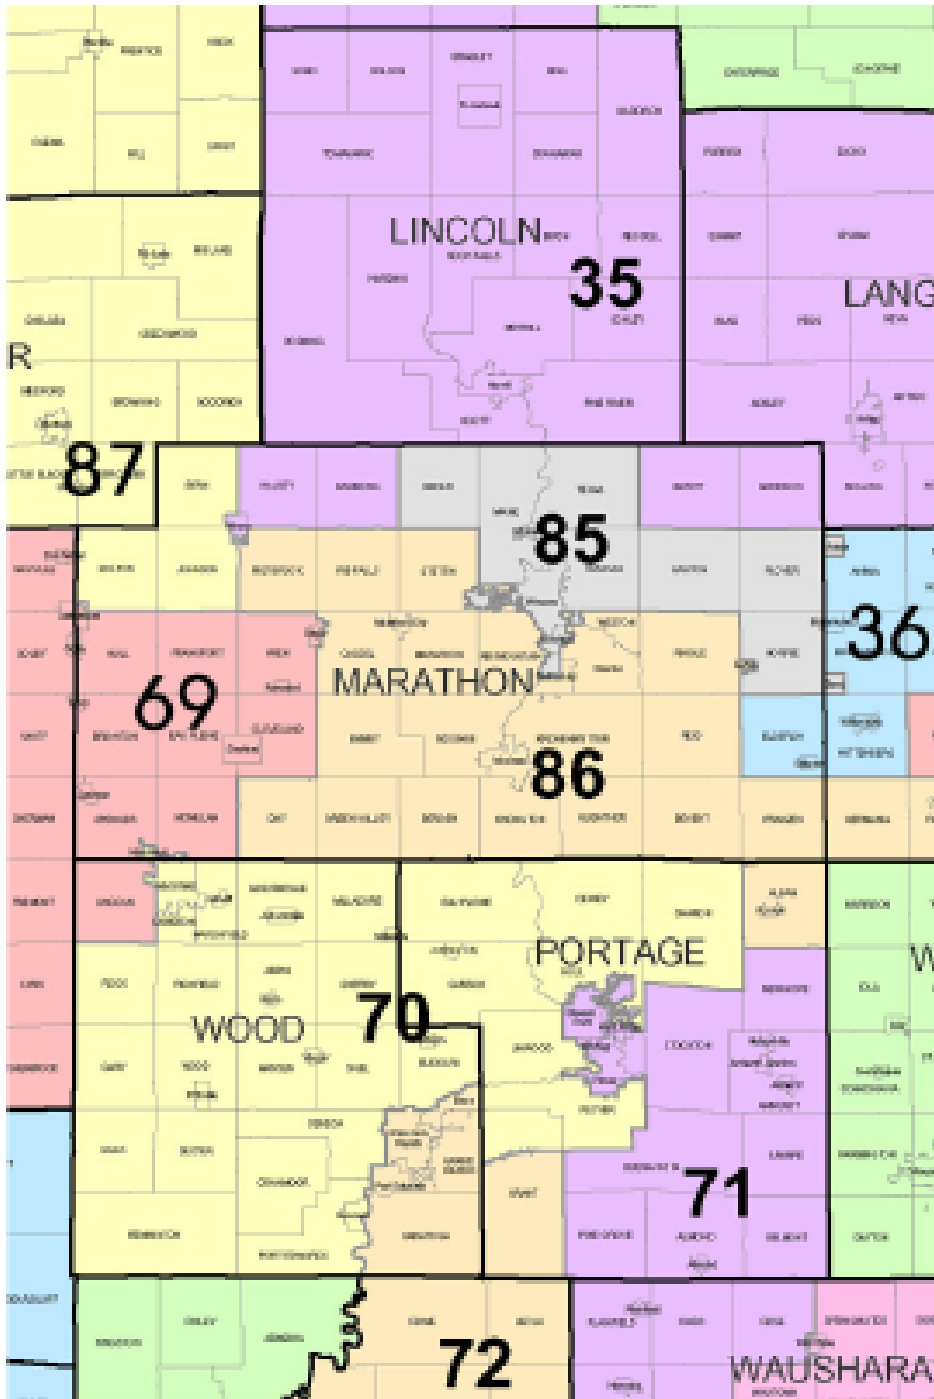

Wisconsin State Senate

There are 33 members of State Senate serving rotating four-year terms. Democrats hold a majority in the State Senate with 18 seats, Republicans have 15. Elected officials serving your area include:

District 12.	Roger Breske (D – Eland)	ph: (608) 266-2509
District 23.	Patrick Kreitlow (D – Chippewa Falls)	ph: (608) 266-7511
District 24.	Julie Lassa (D – Stevens Point)	ph: (608) 266-3123
District 29.	Russell Decker (D – Schofield)	ph: (608) 266-2502

Wisconsin State Assembly

There are 99 members of the State Assembly serving two-year terms. Republicans hold a majority in the Assembly with 52 seats, Democrats have 47. Representatives serving your area include:

North
Central
CAP
Senate
Districts
12, 23,
24 & 29

North
 Central
 CAP
 Assembly
 Districts
 35, 36, 69,
 70, 72, 85,
 86 & 87