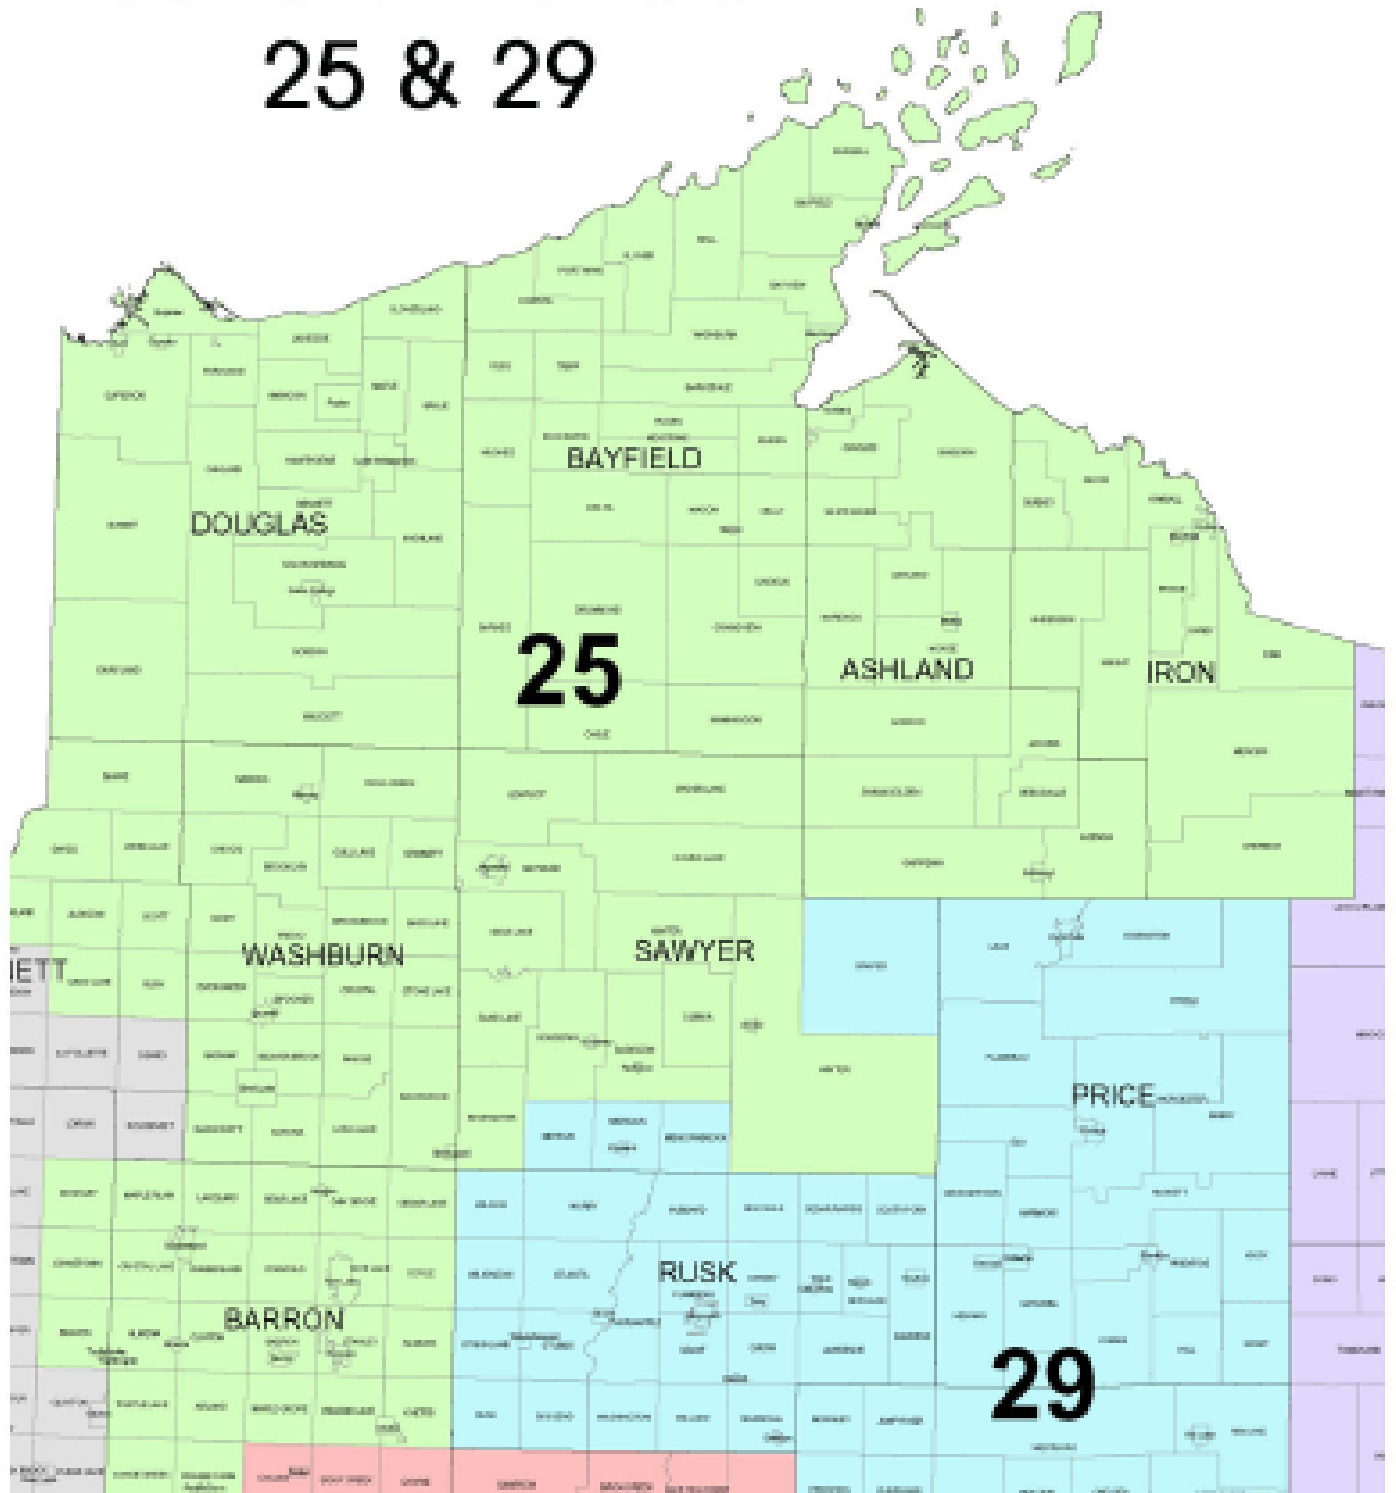

Northwest CSA Senate Districts 25 & 29