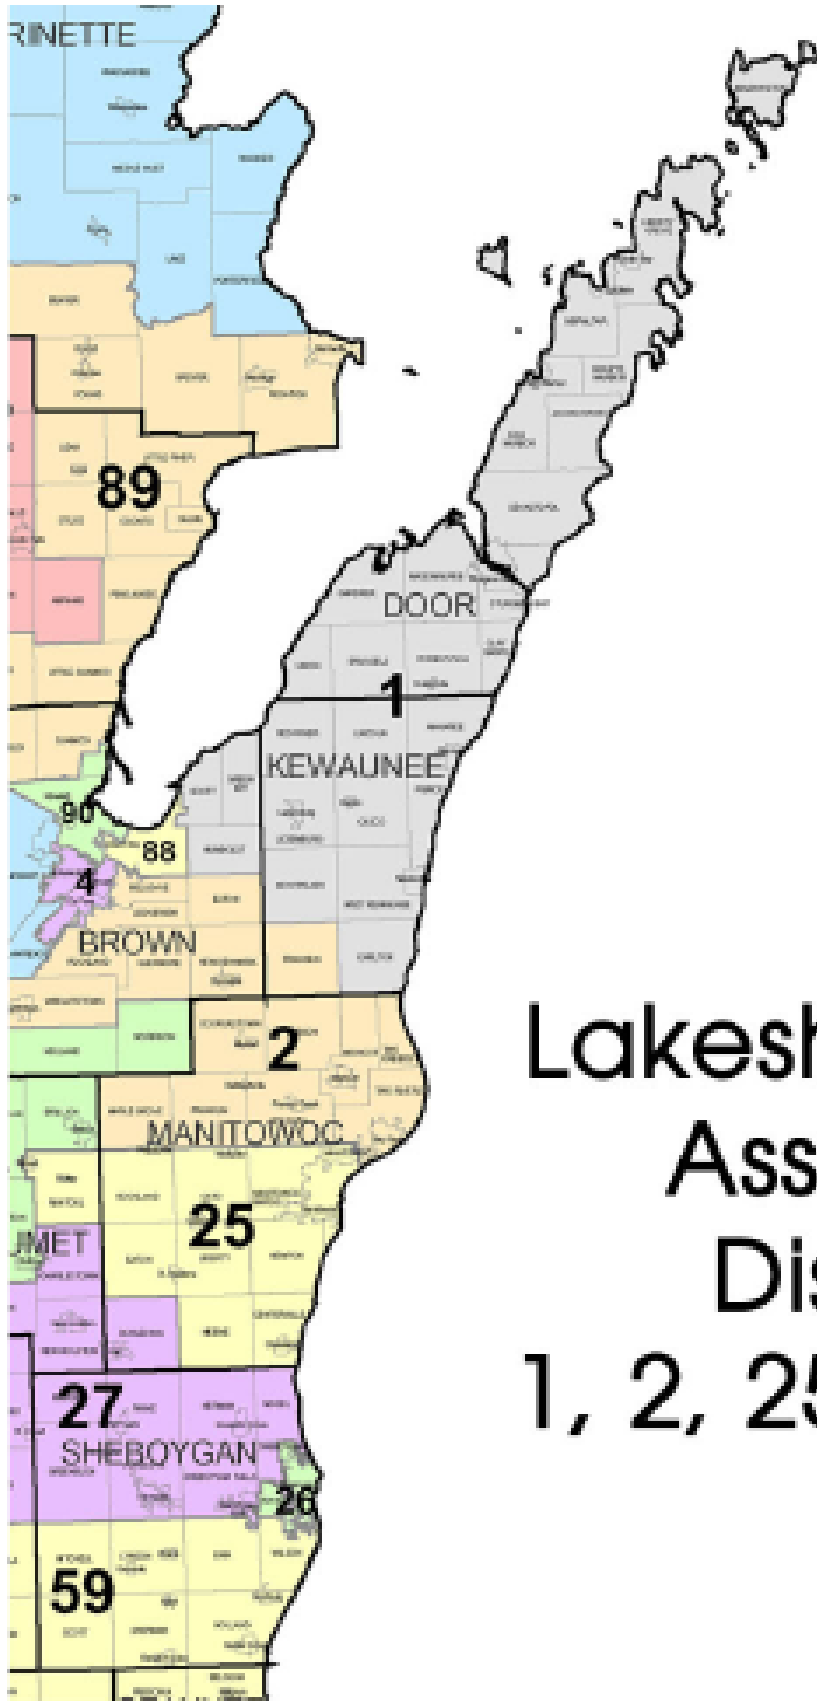

## Lakeshore CAP

### **Wisconsin State Senate**

There are 33 members of State Senate serving rotating four-year terms. Democrats hold a majority in the State Senate with 18 seats, Republicans have 15. Elected officials serving your area include:

### **Wisconsin State Assembly**

There are 99 members of the State Assembly serving two-year terms. Republicans hold a majority in the Assembly with 52 seats, Democrats have 47. Representatives serving your area include:

Lakeshore CAP  
Senate  
Districts  
1, 9 & 20