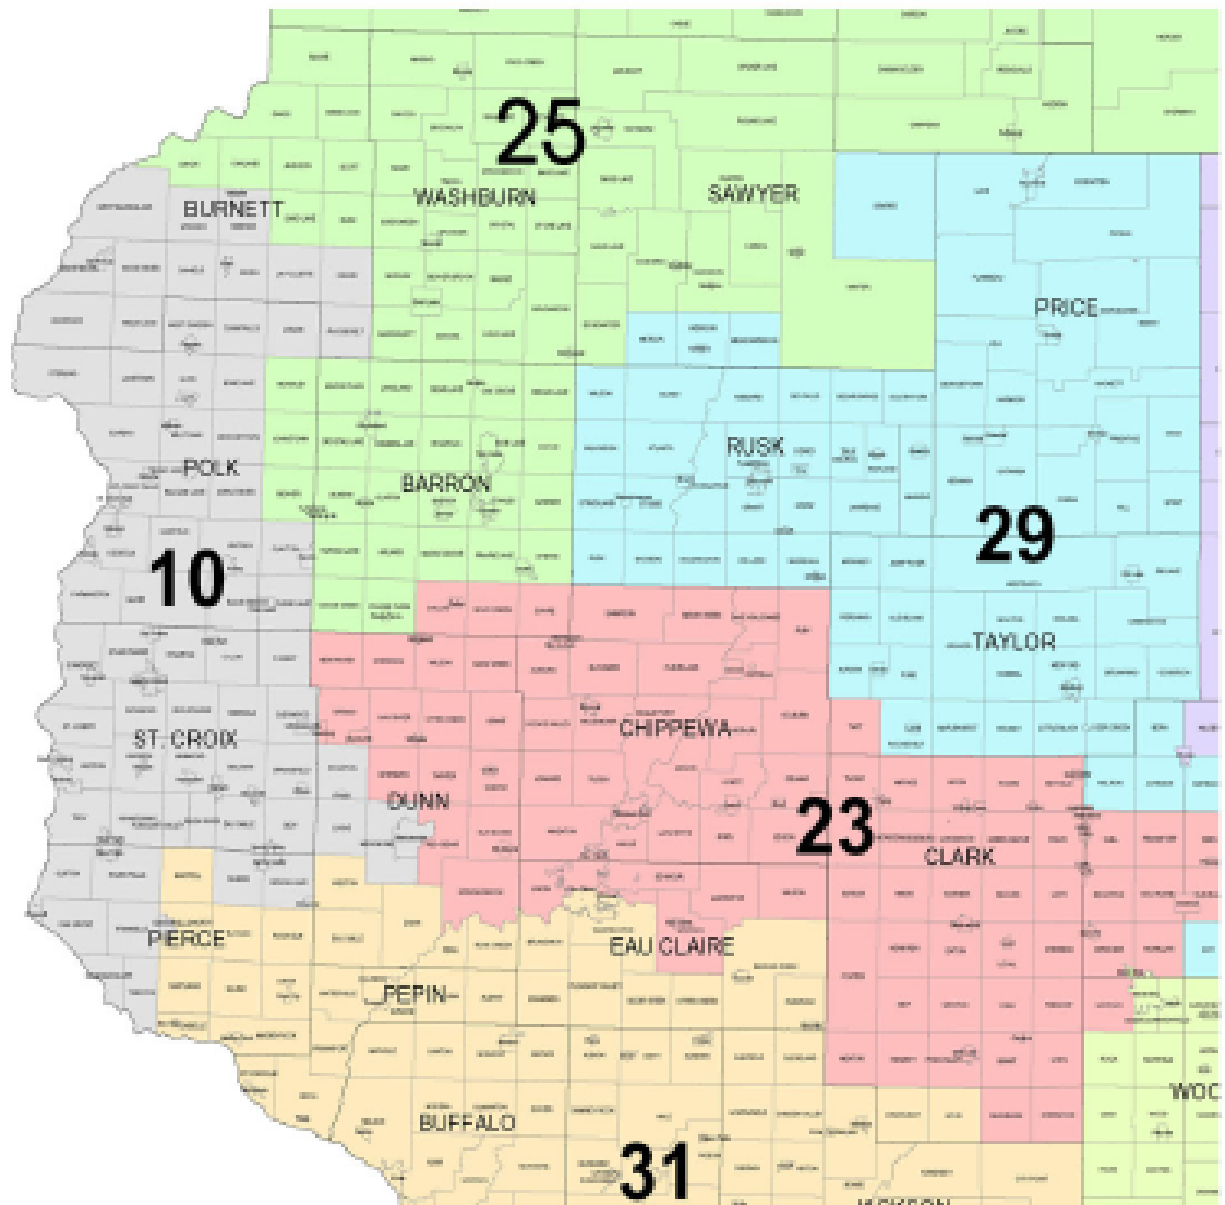

Wisconsin State Senate

There are 33 members of State Senate serving rotating four-year terms. Democrats hold a majority in the State Senate with 18 seats, Republicans have 15. Elected officials serving your area include:

District 10.	Sheila Harsdorf (R – River Falls)	ph: (608) 266-7745
District 23.	Patrick Kreitlow (D – Chippewa Falls)	ph: (608) 266-7511
District 25.	Robert Jauch (D – Poplar)	ph: (608) 266-3510
District 29.	Russell Decker (D – Schofield)	ph: (608) 266-2502
District 31.	Kathleen Vinehout (D – Alma)	ph: (608) 266-8535

Wisconsin State Assembly

There are 99 members of the State Assembly serving two-year terms. Republicans hold a majority in the Assembly with 52 seats, Democrats have 47. Representatives serving your area include:

Indianhead CAA Senate Districts 10, 23, 25, 29 & 31

Indianhead CAA Assembly Districts 28, 69, 73, 74, 75, 87, & 92