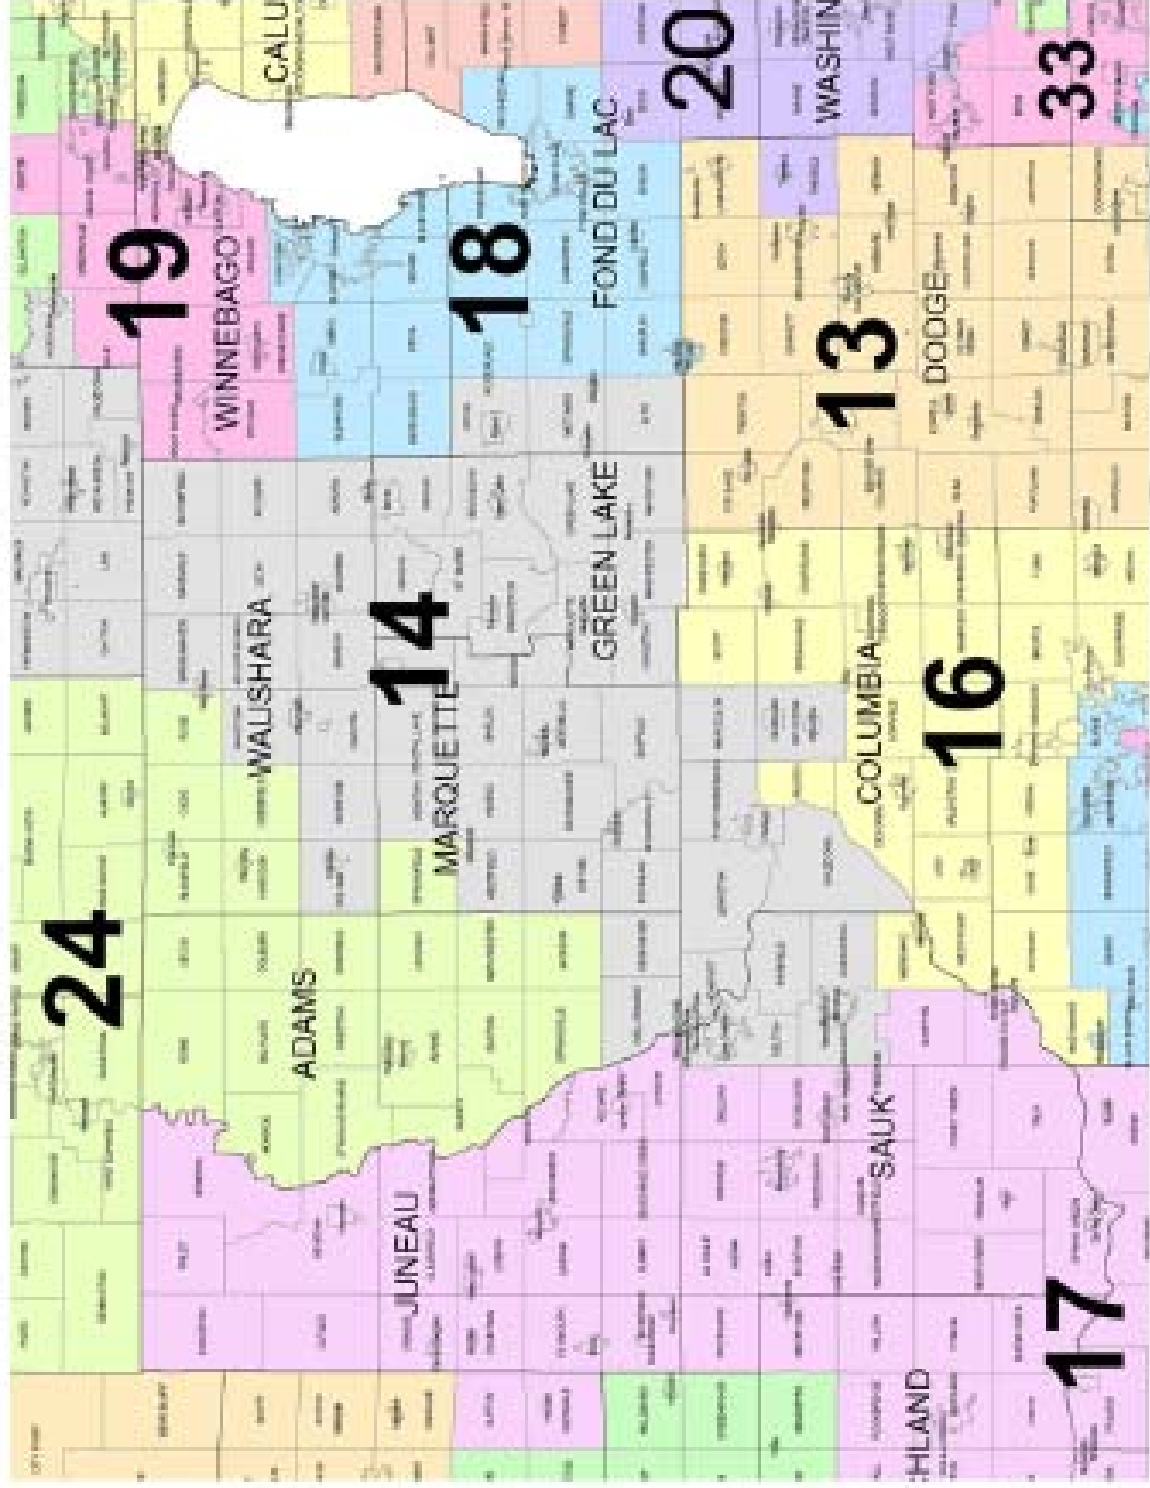

Central Wisconsin
Community Action Council

State Legislators

January 2007

WISCAP
Wisconsin
Community Action
Program Association

State Elected Officials Contact Information

CWCAC

Wisconsin State Senate

There are 33 members of State Senate serving rotating four-year terms. Democrats hold a majority in the State Senate with 18 seats, Republicans have 15. Elected officials serving your area include:

District 13.	Scott Fitzgerald (R – Juneau)	ph: (608) 266-5660
District 14.	Luther Olsen (R – Ripon)	ph: (608) 266-0751
District 16.	Mark Miller (D – Monona)	ph: (608) 266-9170
District 17.	Dale Schultz (R – Richland Center)	ph: (608) 266-0703
District 18.	Carol Roessler (R – Oshkosh)	ph: (608) 266-5300
District 20.	Glenn Grothman (R – West Bend)	ph: (608) 266-7513
District 24.	Julie Lassa (D – Stevens Point)	ph: (608) 266-3123

Wisconsin State Assembly

There are 99 members of the State Assembly serving two-year terms. Republicans hold a majority in the Assembly with 52 seats, Democrats have 47. Representatives serving your area include:

District 59. Daniel LeMahieu (R – Oostburg)

ph: (608) 266-9175

District 72. Marlin Schneider (D – Wisconsin Rapids)

ph: (608) 266-0215

CWCAC Senate Districts

13, 14, 16, 17, 18, 20, & 24

CWCAC
Assembly Districts
38, 39, 41, 42, 47, 50, 51, 53, 59, & 72