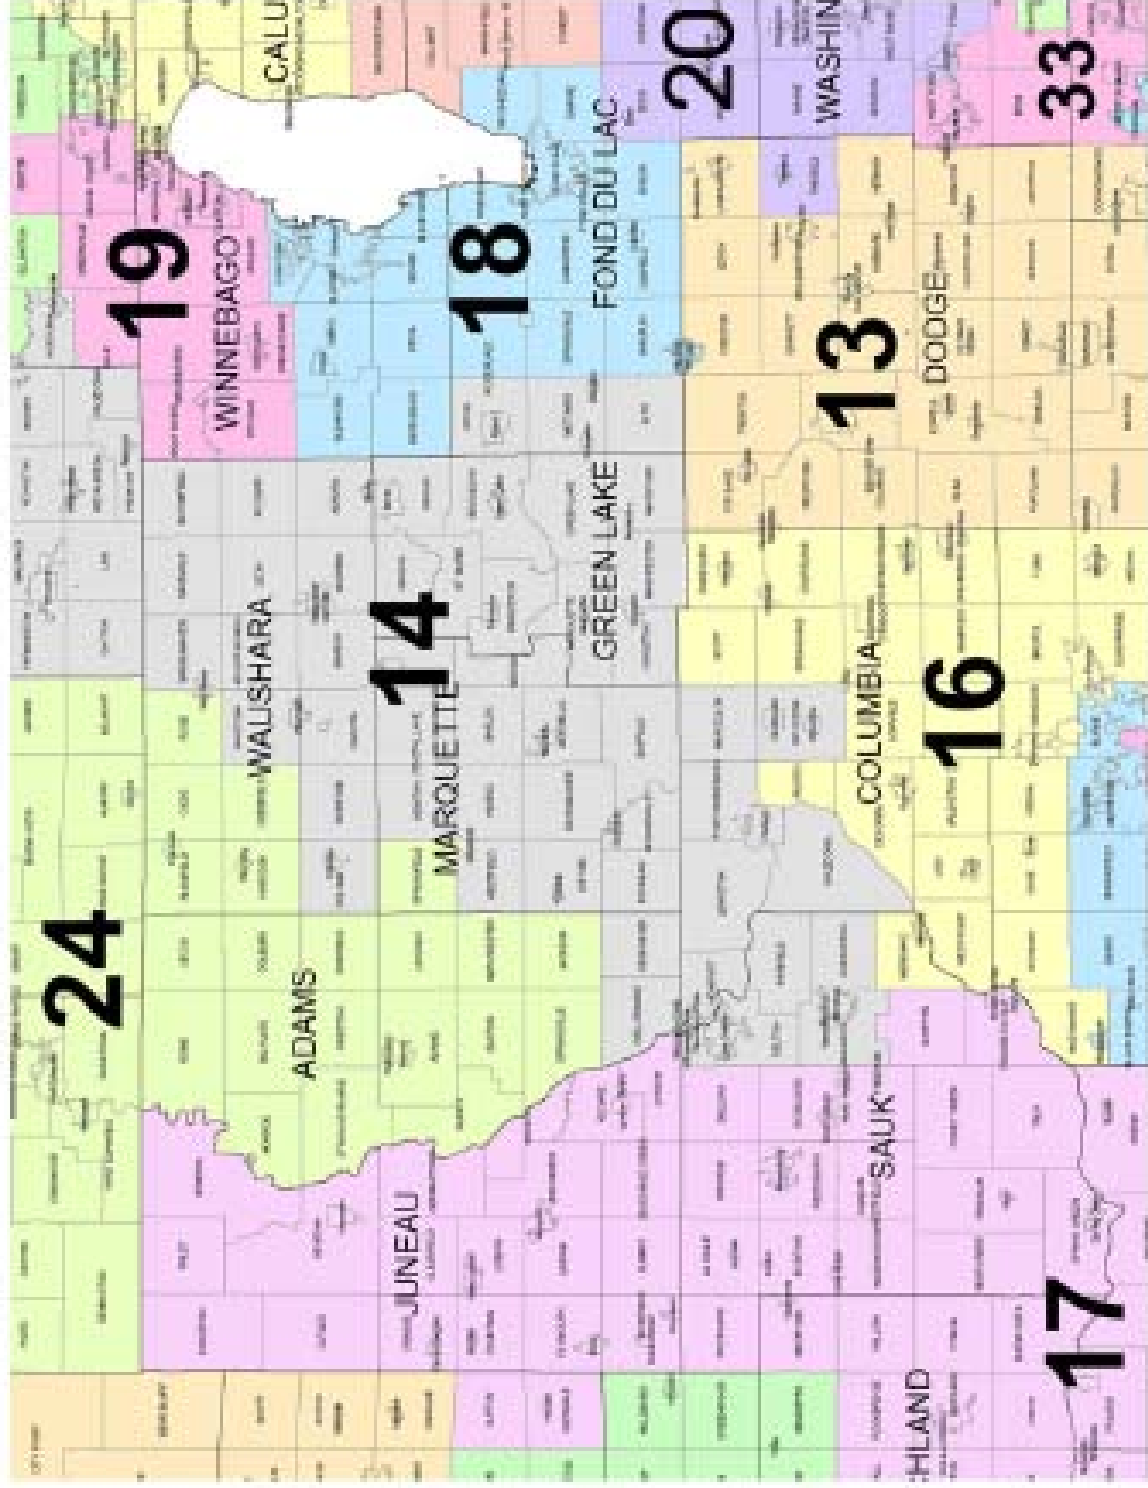

# CWCAC Senate Districts

13, 14, 16, 17, 18, 20, & 24