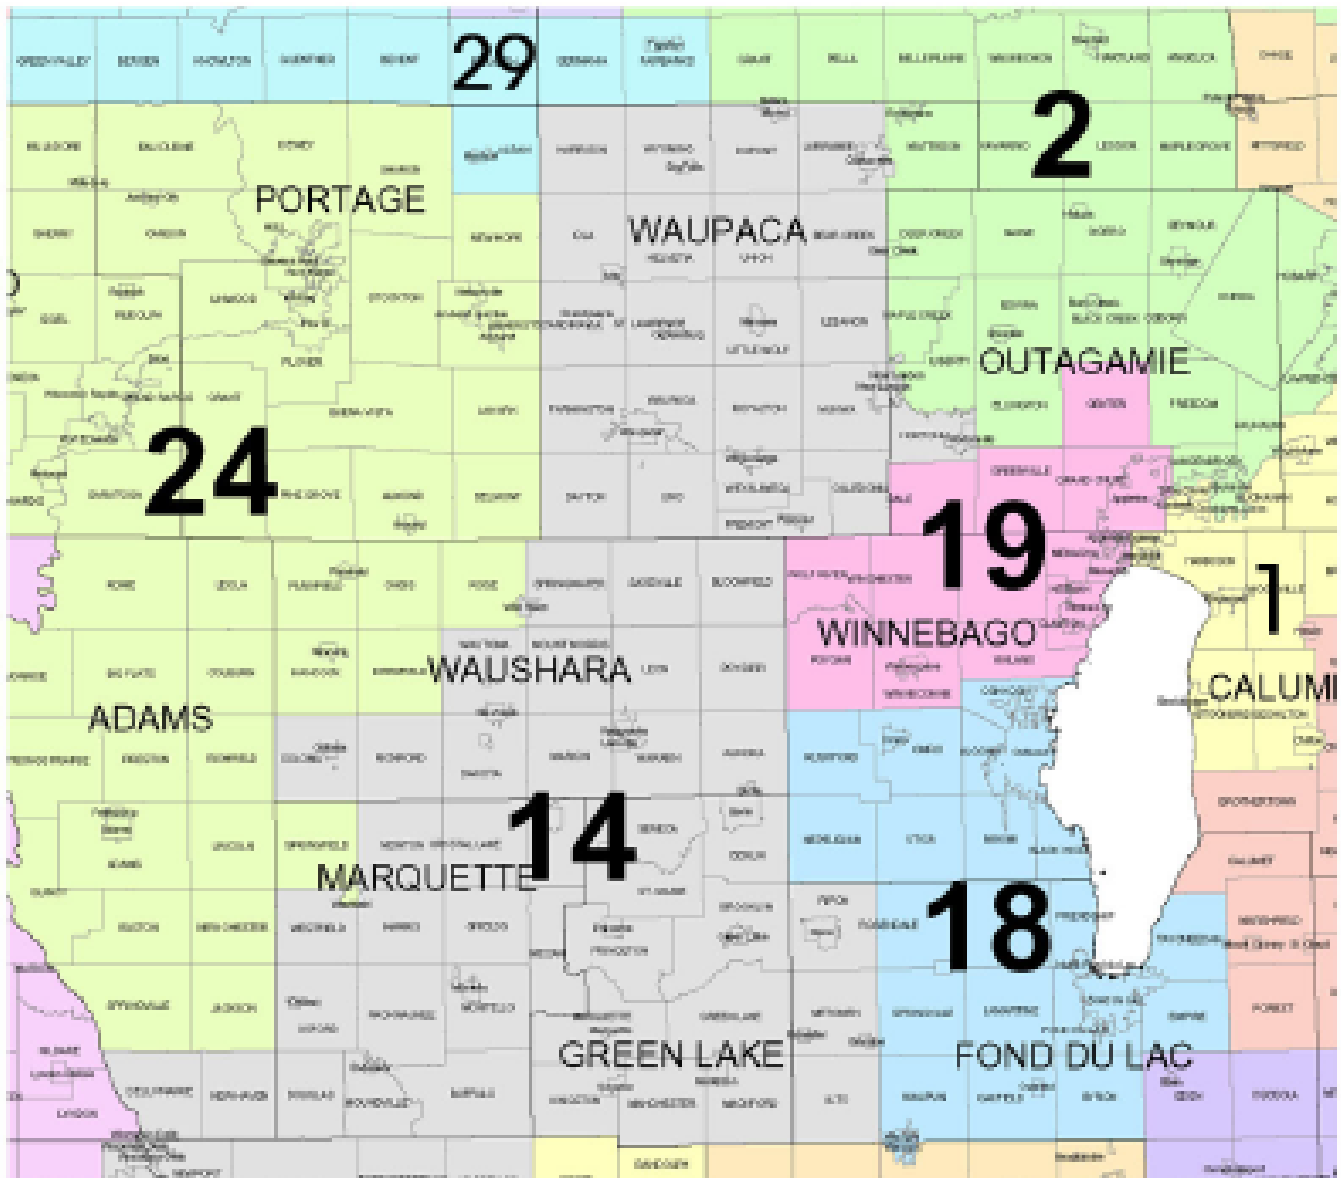

Wisconsin State Senate

There are 33 members of State Senate serving rotating four-year terms. Democrats hold a majority in the State Senate with 18 seats, Republicans have 15. Elected officials serving your area include:

Wisconsin State Assembly

There are 99 members of the State Assembly serving two-year terms. Republicans hold a majority in the Assembly with 52 seats, Democrats have 47. Representatives serving your area include:

District 3.	Al Ott (R – Forest Junction)	ph: (608) 266-5831
District 5.	Tom Nelson (D – Kaukauna)	ph: (608) 266-2418
District 6.	Gary Tauchen (R – Bonduel)	ph: (608) 266-3097
District 40.	Kevin Petersen (R – Waupaca)	ph: (608) 266-3794
District 41.	Joan Ballweg (R – Markesan)	ph: (608) 266-8077
District 42.	J.A. Hines (R – Oxford)	ph: (608) 266-7746
District 56.	Roger Roth (R – Appleton)	ph: (608) 266-7500
District 57.	Steve Wieckert (R – Appleton)	ph: (608) 266-3070
District 70.	Amy Sue Vruwink (D – Milladore)	ph: (608) 266-8366

District 71. Louis Molepske (D – Stevens Point)

ph: (608) 267-9649

District 72. Marlin Schneider (D – Wisconsin Rapids)

ph: (608) 266-0215

CAP Services Senate Districts 1, 2, 14, 19, 24 & 29

CAP Services Assembly Districts 3, 5, 6, 40, 41, 42, 56, 57, 70, 71, & 72