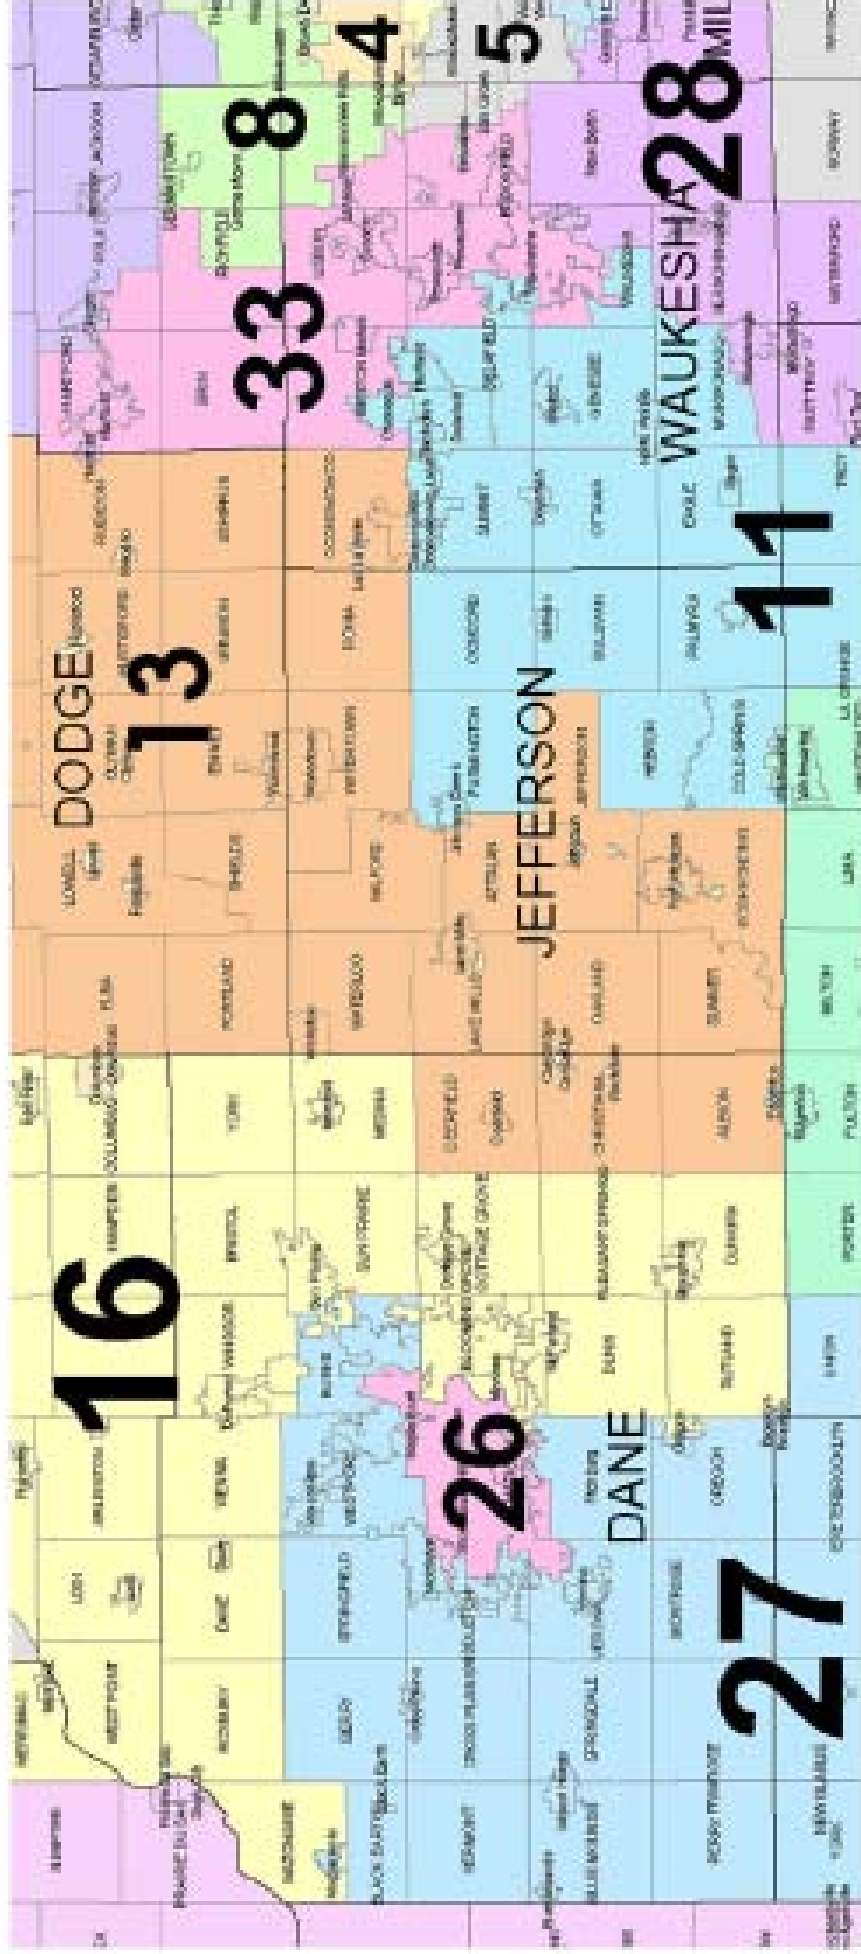

### **Wisconsin State Senate**

There are 33 members of State Senate serving rotating four-year terms. Democrats hold a majority in the State Senate with 18 seats, Republicans have 15. Elected officials serving your area include:

### **Wisconsin State Assembly**

There are 99 members of the State Assembly serving two-year terms. Republicans hold a majority in the Assembly with 52 seats, Democrats have 47. Representatives serving your area include:

## Senate Districts

5, 8, 11, 13, 16, 26, 27, 28 & 33

## Assembly Districts

14, 24, 31, 33, 37, 38, 46, 47, 48, 76,  
77, 78, 79, 80, 81, 83, 84, 97, 98, 99